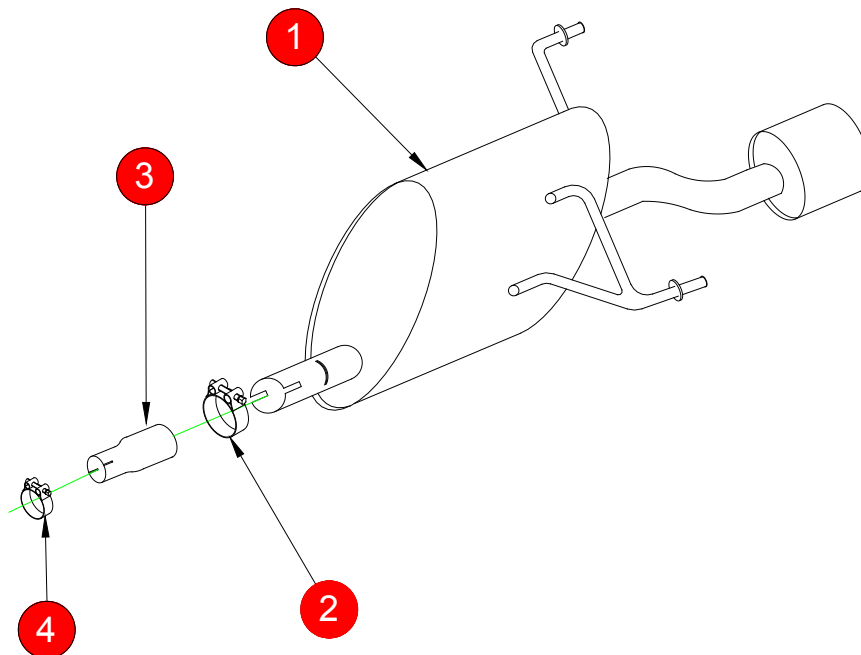

CAR	Astra MK5 Hatch/Sporthatch	PART NO.	SVXB042
YEAR	05-09	FIT KITS	065 FK
NOTES	Depending on which model you have, will depend on which adaptor and clamp you need to use. The table below shows you what clamp to use with the adaptor. Rear silencer for cars with no cut out in valance.	FEATURES	Pipe diameter:- 63.5mm/2.5"

NO.	PART NO.	DESCRIPTION	QTY
1	709GM47	Rear Silencer	1
Fit Kit			
2	Z016.10064	65mm H/D Clamp	1
3a	AD05	Adaptor 63.5mm - 55.5mm (Use with item 4a)	1
3b	AD06	Adaptor 63.5mm - 50.5mm (Use with item 4b)	1
3c	AD08	Adaptor 63.5mm - 45.5mm (Use with item 4c)	1
4a	Z016.10004	55-59mm Clamp	1
4b	Z016.10002	51-55mm Clamp	1
4c	Z016.10003	47-51mm Clamp	1